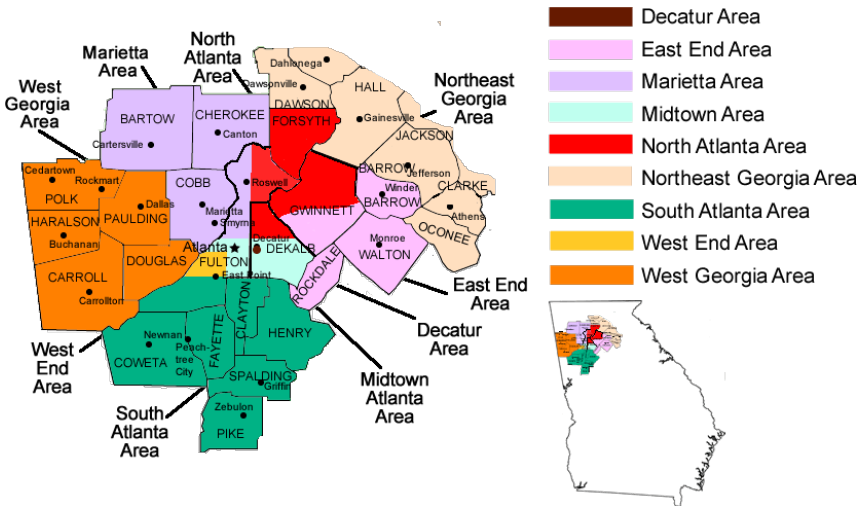

METRO ATLANTA AREAS

NORTH ATLANTA AREA MEETING LIST

SEPTEMBER 2024*

**HELPLINE/LÍNEA DE AYUDA
678-405-0825**

**As the COVID-19 situation evolves, virtual meetings may return to in-person or facilities could temporarily close.
For up-to-date meeting info, please call the helpline or visit <https://www.northatlantana.org/meetings>.*