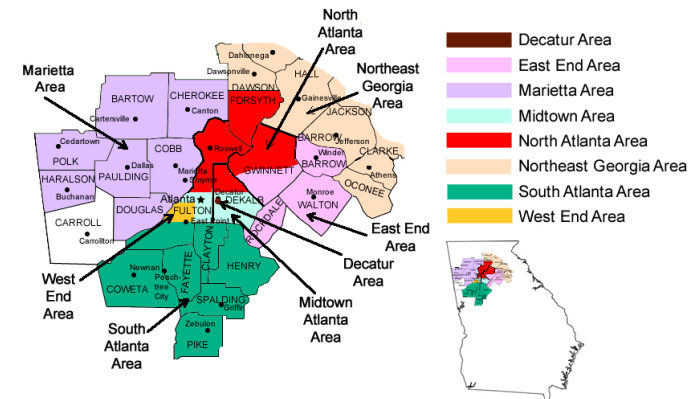

GEORGIA REGIONAL HELPLINE 888-947-7262

SUGGESTIONS FOR EVERYONE:

1. **DON'T USE no matter what**
2. **Ask your Higher Power to keep you clean**
3. **Come early and stay late**
4. **Get a home group**
5. **Go to 90 meetings in 90 days**
6. **Read NA literature daily**
7. **Get and use a sponsor**
8. **Use the PHONE**
9. **KEEP COMING BACK. IT WORKS**

OTHER METRO ATLANTA AREA HELPLINES

East End	678-405-0840
Marietta	770-421-8881
Midtown Atlanta	404-795-0355
Northeast Georgia	800-837-4239
South Atlanta	404-447-8445
West End	770-875-9271

North Atlanta Area Service Committee, P.O. Box 80532,
Chamblee, GA 30366, <https://northatlantana.org>