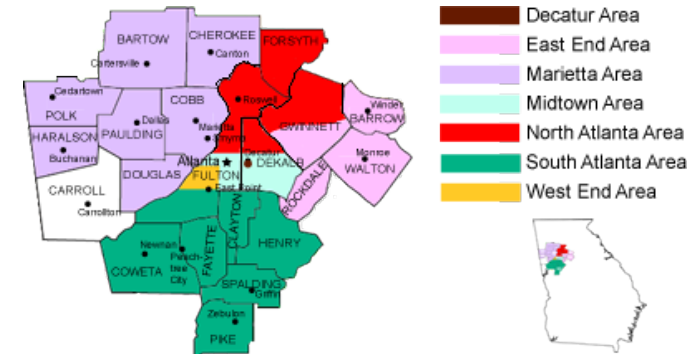

OTHER METRO ATLANTA AREA HELPLINES

East End	678-405-0840
Marietta	770-421-8881
Midtown Atlanta	404-795-0355
South Atlanta	404-447-8445
West End	770-875-9271