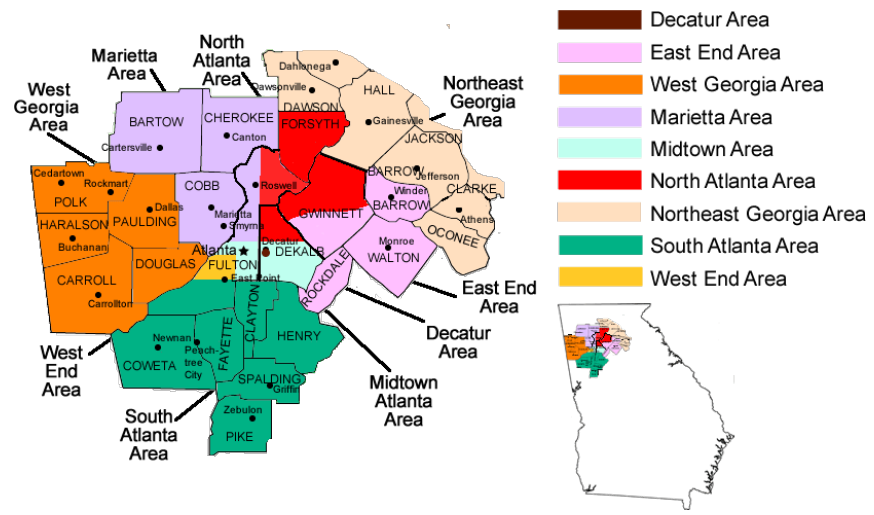

NORTH ATLANTA AREA MEETING LIST

JUNE 2026

HELPLINE 678-405-0825

GEORGIA REGIONAL HELPLINE 888-947-7262

OTHER METRO ATLANTA HELPLINES

East End	678-405-0840
Marietta	770-421-8881
Midtown Atlanta	404-795-0355
Northeast Georgia	800-837-4239
South Atlanta	404-447-8445
West End	770-875-9271