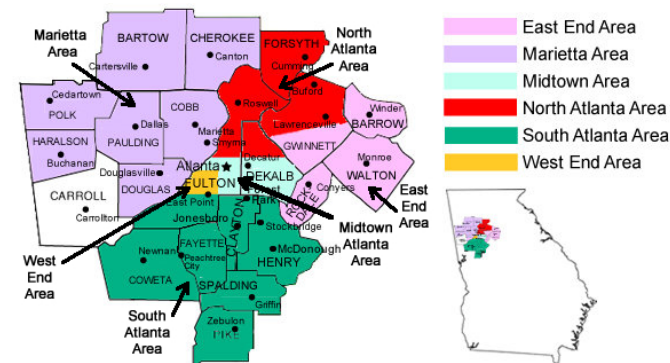

8:00 PM 1.0 HR **Mountain Top Group**, Trinity Anglican Church, 630 East Lake Drive, Decatur, GA, 30030 **(O, D)**

FRIDAY / VIERNES

7:00 PM 1.0 HR **New Connections Group**, Covenant Presbyterian Church, scout hut at back of church, 2461 Peachtree Rd, Buckhead, GA, 30305 **(O, D, WC)**

7:30 PM 1.0 HR **Stairway Group**, Hamilton Mill Methodist Church, Main Bldg., Upstairs, 1450 Pine Road, Dacula, GA, 30019 **(O, D, RF)**

8:00 PM 1.0 HR **Addicts R Us Group**, North Decatur United Methodist Church, Directions: From Atlanta: Turn right onto Decatur St. SE for 1.3 misles. Becomes Dekalb Ave NE for 3.2 miles. Becomes W Howard Ave. for 1 mile. Turn left onto Commerce Dr. for 0.8 miles. Turn left onto Church St. On right. From North: Take I-285 E. Tak, 1523 Church St., Decatur, GA, 30030 **(ENG)**

OTHER GEORGIA AREA HELPLINES

Augusta	706-855-2419
Coastal	800-334-3322
Columbus/LaGrange	800-347-5304
Dalton	706-279-9974
Extreme North	888-479-9696
Greater Savannah	912-483-3300
Northeast GA/Gainesville	321-631-4357
Piedmont GA	888-677-8810
South Georgia	800-342-3487
Savannah Low Country	912-238-5925

NORTH ATLANTA AREA MEETING LIST

FEBRUARY 2018

HELPLINE 678-405-0825

GEORGIA REGIONAL HELPLINE 888-947-7262

OTHER METRO ATLANTA AREA HELPLINES

East End	678-405-0840
Marietta	770-421-8881
Midtown Atlanta	404-795-0355
South Atlanta	404-447-8445
West End	770-875-9271