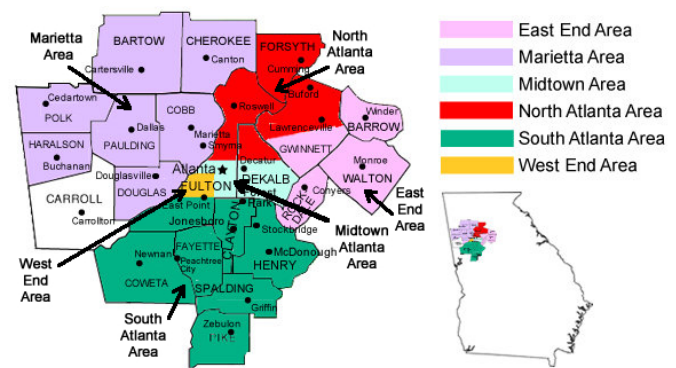

8:00 PM 1.0 HR Addicts R Us Group, North Decatur United Methodist Church, Directions: From Atlanta: Turn right onto Decatur St. SE for 1.3 miles. Becomes Dekalb Ave NE for 3.2 miles. Becomes W Howard Ave. for 1 mile. Turn left onto Commerce Dr. for 0.8 miles. Turn left onto Church St. On right. From North: Take I-285 E. Tak, 1523 Church St., Decatur, GA, 30030 **(ENG)**

NORTH ATLANTA AREA MEETING LIST

OCTOBER 2017

HELPLINE 678-405-0825

GEORGIA REGIONAL HELPLINE 888-947-7262

OTHER METRO ATLANTA AREA HELPLINES

East End	678-405-0840
Marietta	770-421-8881
Midtown Atlanta	404-795-0355
South Atlanta	404-447-8445
West End	770-875-9271